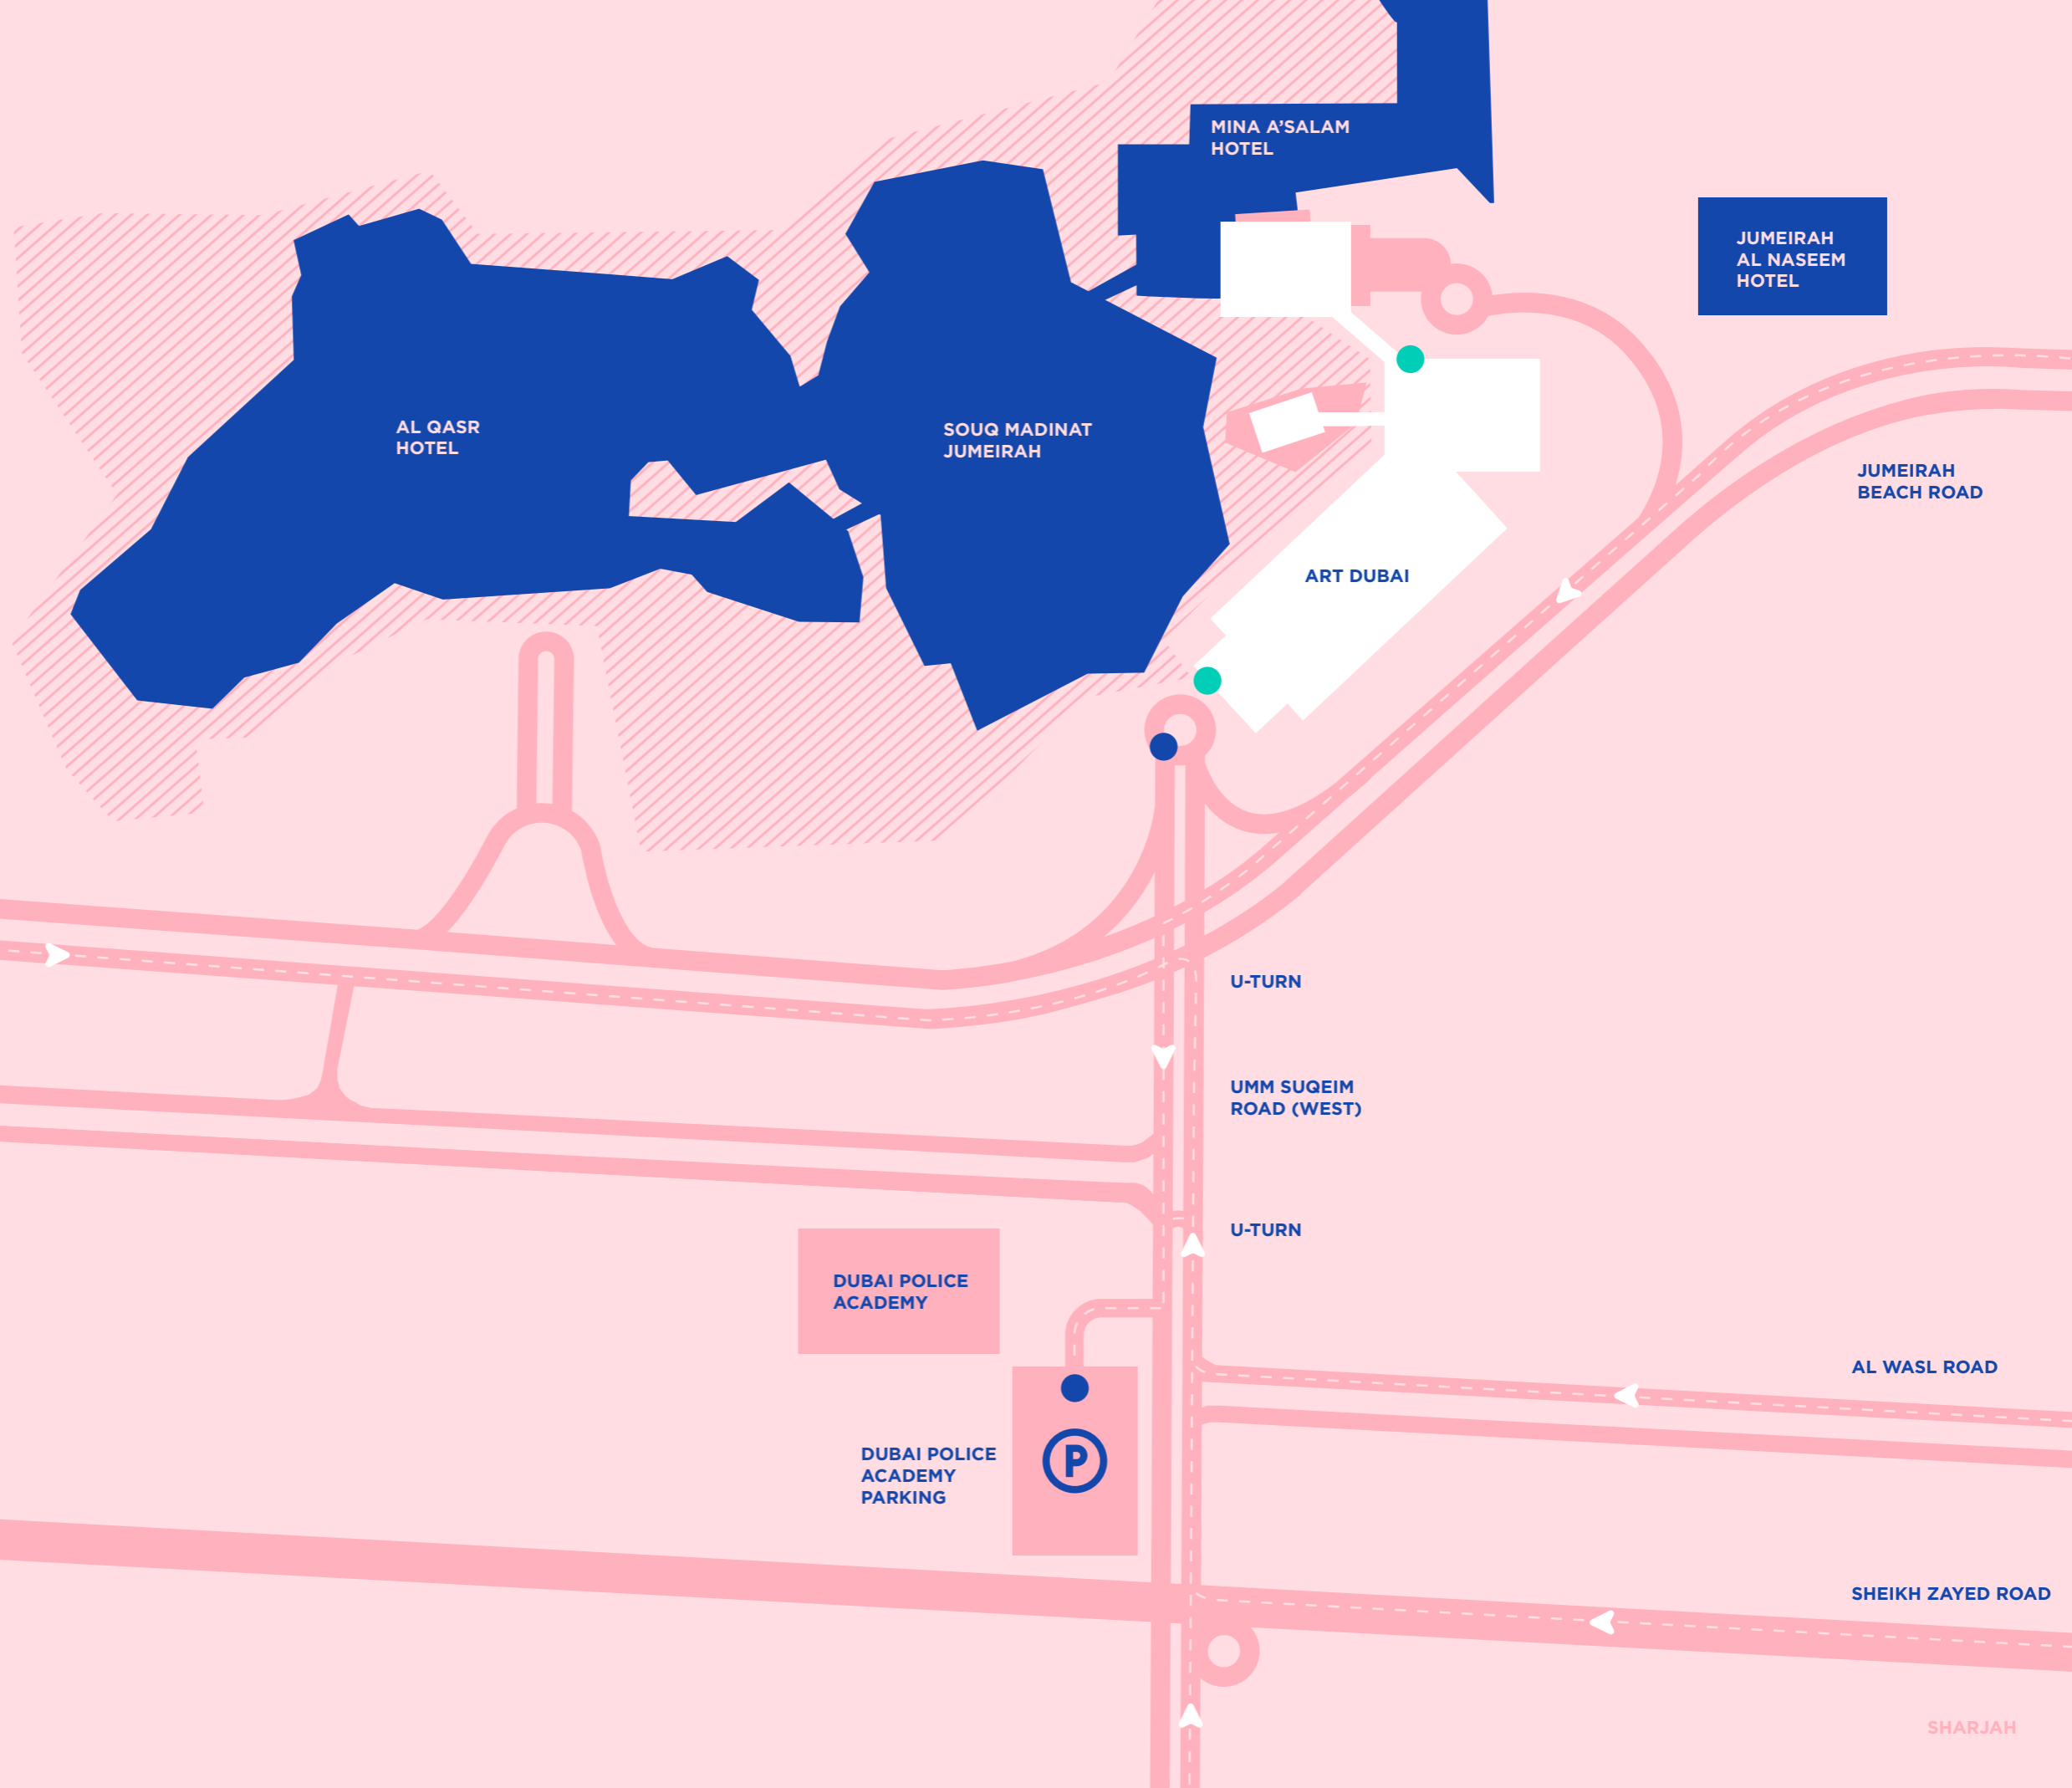

ART DUBAI

- ENTRANCE AND WELCOME DESKS
- PARKING SHUTTLE BUS PICK UP/DROP OFF

MINA A'SALAM HOTEL

JUMEIRAH AL NASEEM HOTEL

AL GASR HOTEL

SOUQ MADINAT JUMEIRAH

ART DUBAI

JUMEIRAH BEACH ROAD

AL SUFOUH ROAD

U-TURN

UMM SUGEIM ROAD (WEST)

U-TURN

DUBAI POLICE ACADEMY

DUBAI POLICE ACADEMY PARKING

AL WASL ROAD

SHEIKH ZAYED ROAD

ABU DHABI

SHARJAH